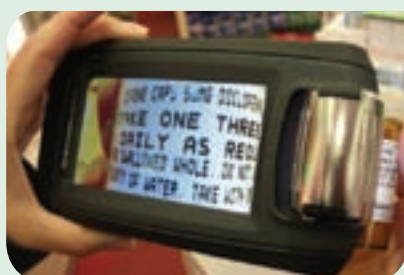

Features:

The electronic lens will automatically adjust to give sharp focus on objects from arm's length to up close enabling you to accomplish such everyday tasks as reading menus, checking medications, viewing at photos of loved ones, hobby-work, etc.

The magnification can be varied from 3X to a massive 18X, so the Quicklook Focus will remain useful should your eyesight deteriorate.

The patented flip-out camera enables you see as you write. Great for signing forms, completing crosswords or sudoku puzzles. The lights can be turned off to let you read mobile phone displays, etc.