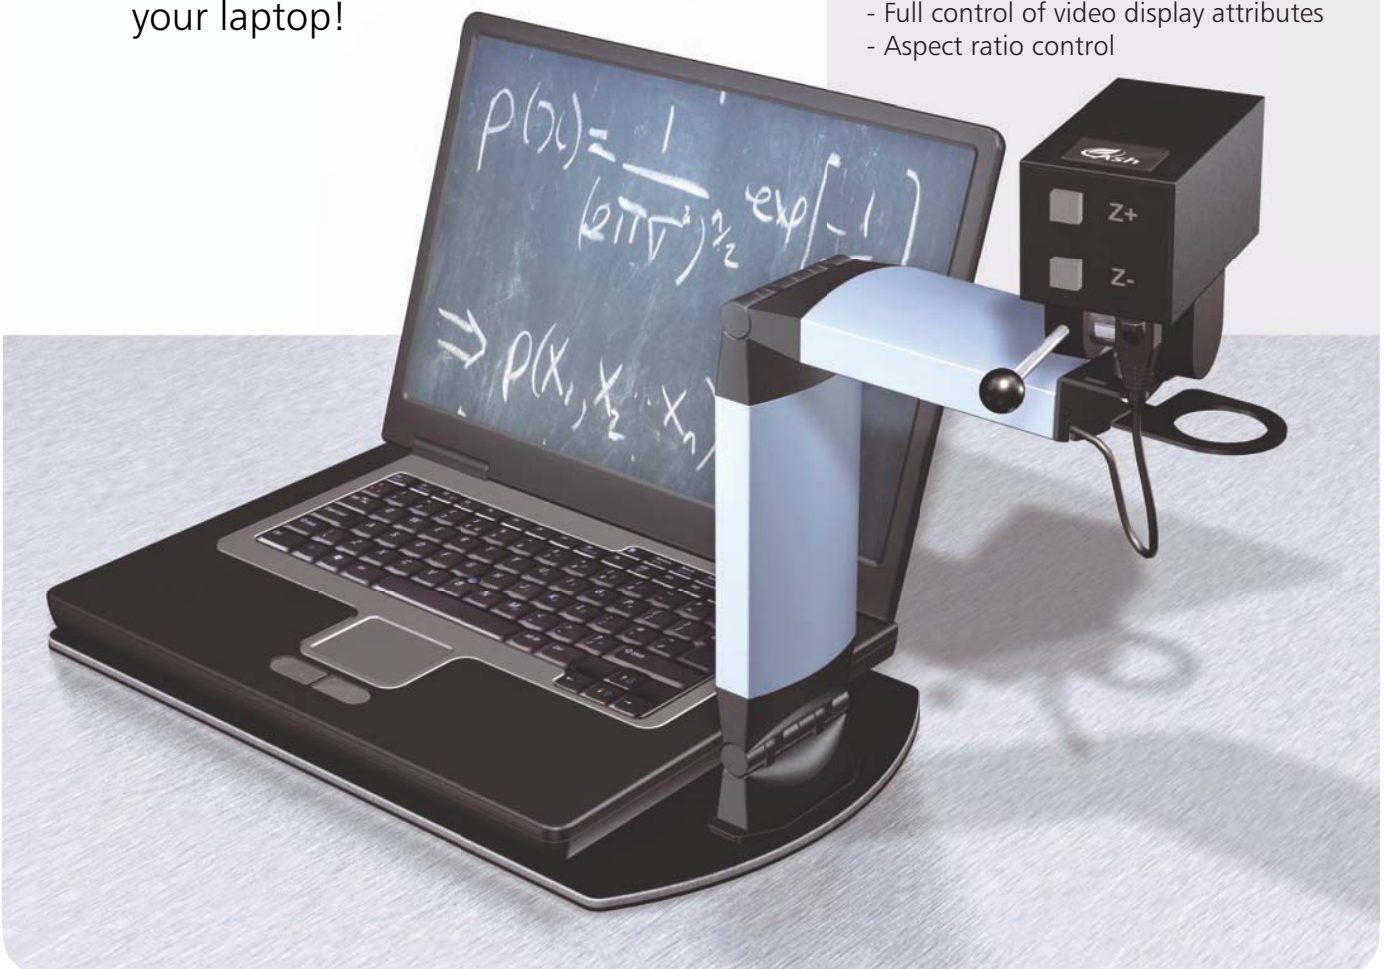

OPTi Verso is the ultimate portable reader with distance viewing capability on the market today. If you are a professional or student who requires distance and close-up viewing then Verso is for you.

The base of the unit sits under the keyboard to minimise footprint. The flexible camera flips up to look at presentations and flips back again for close up reading and writing. The perfect friend for your laptop!

FEATURES

Fully compatible with AI Squared and Dolphin screen magnification software*.

Close-up and distance viewing with reading and writing capability.

Collapsible design for ease of portability.

10x optical zoom controls accessible from the camera, toolbar or keyboard.

Supplied with our third generation of OPTi software:

- Unique toolbar interface
- Fully adjustable image window size
- Full color and enhanced display modes
- 10 customizable views
- Image capture and save facility
- Full control of video display attributes
- Aspect ratio control

Close-up position

Collapses for transport

Everything you need is included:

- Base unit with detachable camera
- USB lead for connection to the computer
- OPTi software - powerful and customizable, to display the image on the computer
- Mains power cord
- Power supply/charger
- Carrycase