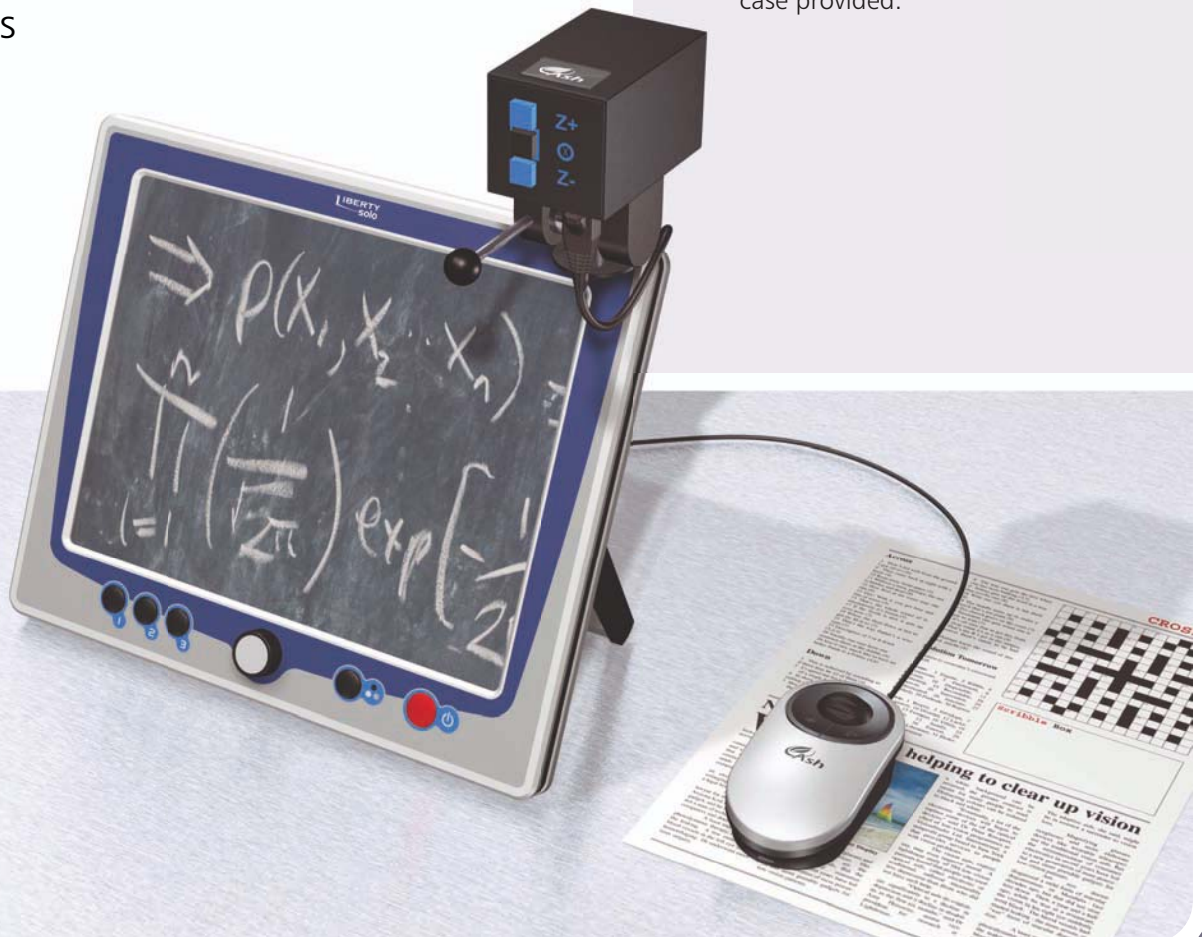

The mouse camera and 12" integrated display of the Liberty Scholar are perfectly complimented by the top-mounted pan and tilt zoom camera. Rechargeable batteries give you the flexibility to use the system where you have no access to a power outlet.

The Liberty Scholar is the ideal solution for professionals and students who require portable magnification in multiple situations

FEATURES

Full colour and enhanced display modes, including full range of semi-colours, line-markers and additional digital magnification.

On screen menu for allows customized setup of the unit.

Display: 12" colour TFT display with controls for brightness, contrast, etc.

Mouse Camera: with patent-pending scroll zoom and writing features.

Magnification: 12x - 27x with the mouse;

Distance Camera: autofocus, 10x optical zoom and unique overview mode that lets you orientate yourself within the scene.

The cameras are quickly removable for transportation in the rucksack-style carry case provided.